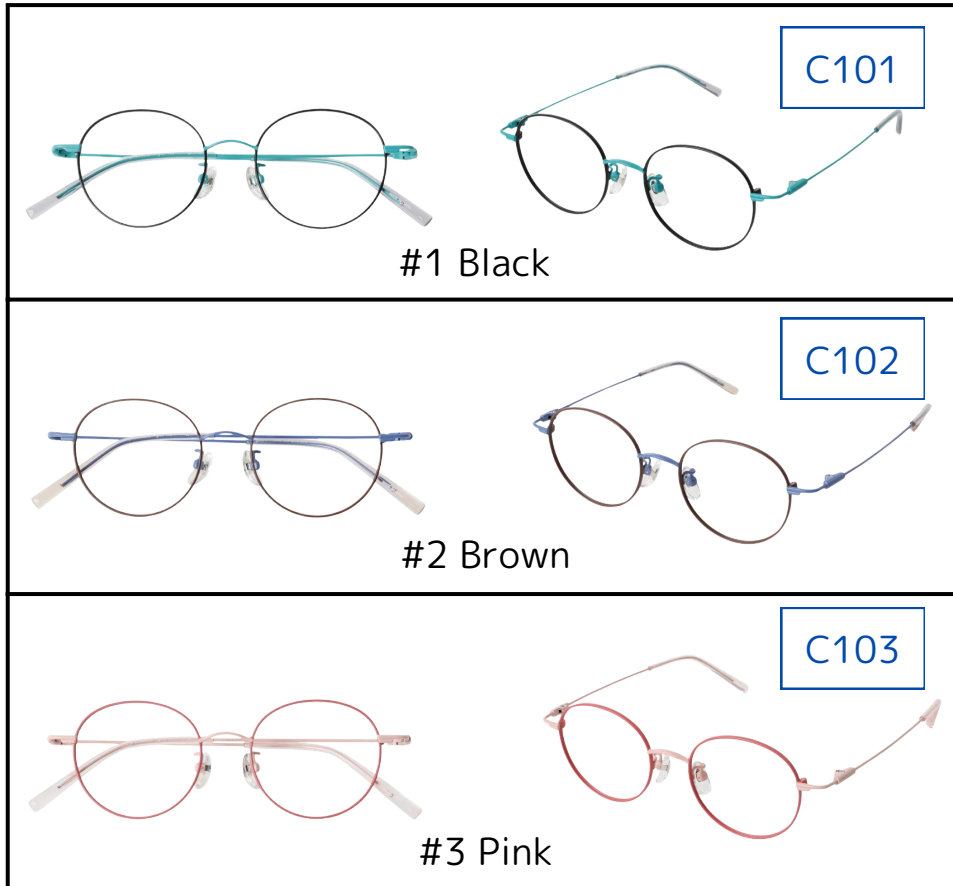

FPD:62

G34-45

GOSH
EYEWEAR

gos-1034

45□17-135

ケース&
セリート

G33-46

GOSH
EYEWEAR

gos-1033

46□16-135

ケース&
セリート